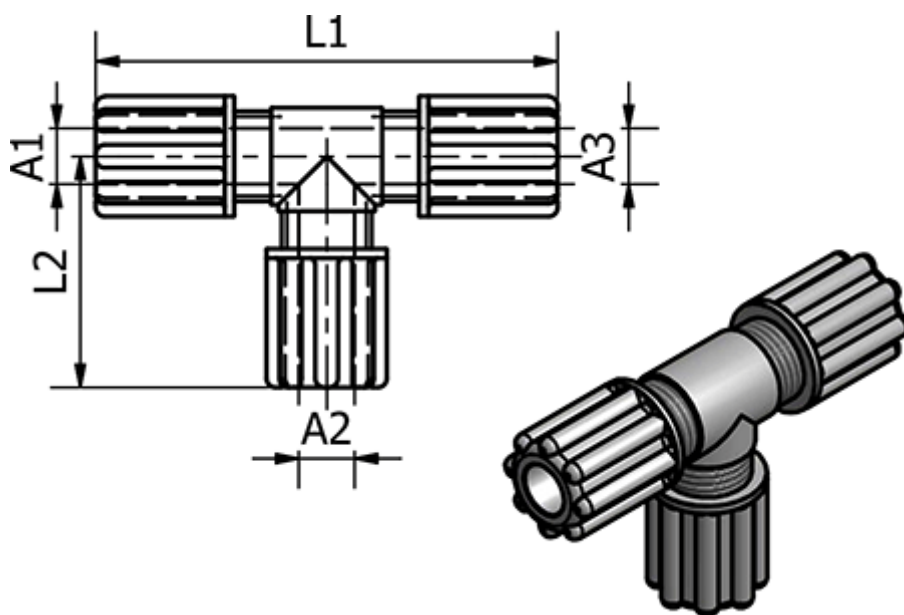

Article number: 58614022

Description: Push-on 140.22, Ø6/8, Ø6/8, Ø6/8  
Tee Connector

## Measures

Ext. Hose Diameter A1 = 6/8

Ext. Hose Diameter A2 = 6/8

Ext. Hose Diameter A3 = 6/8

L1 = 58

L2 = 29